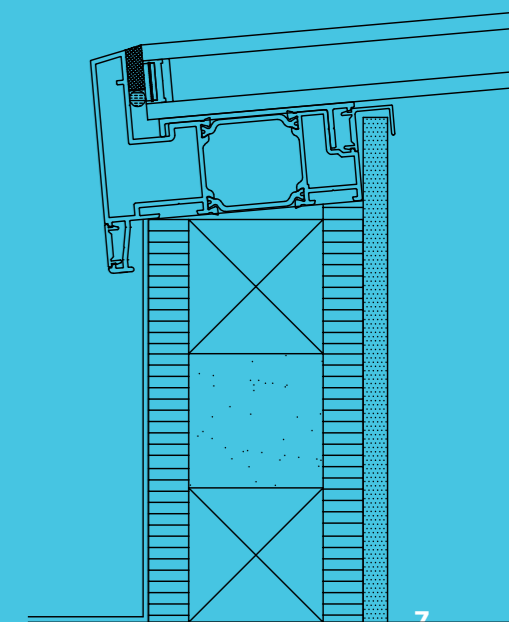

NO BARS MORE STARS

TECHNICAL SPECIFICATION

Colour Options

The flat roof is available in white, grey Ral 7016m, black Ral 9005m, grey on white and black on white. The colour finish on the aluminium rooflight is powder coated to a marine grade standard using up to date processes, this ensures a much tougher finish than conventional spray painting used on timber and PVCu, whilst all powder coated components are colour guaranteed for 25 years.

Available in white, grey, black, grey on white and black on white.

Available colours:

Low Maintenance

All Atlas rooflights come with a choice of blue or neutral solar controlled self cleaning glass, helping you to keep your flat rooflight looking cleaner for longer. Solar control and low e coatings with an argon filled cavity controls the amount of visible light, UV and heat that passes through the glass.

WHY ATLAS?

- Unrivalled design aesthetics
- Market leading thermal performance
- Wide choice of colours: white, grey, black or dual colours - grey outside, white inside or black outside, white inside
- All powder coated components are colour guaranteed for 25 years
- 10 year seal and easy clean coating warranty as standard
- Low e insulated toughened double glazed as standard
- Low maintenance, solar control glass options available
- Electrical opening rooflights available on request