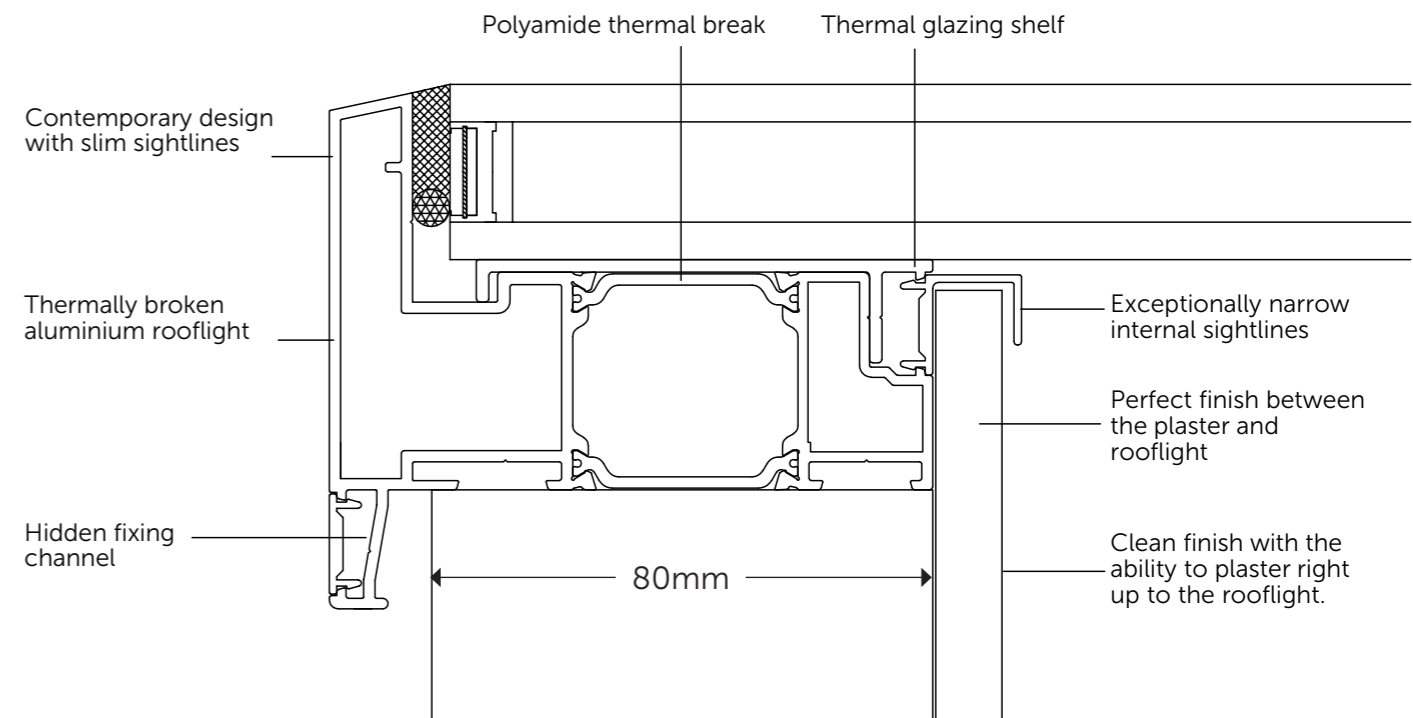

TECHNICAL SPECIFICATION